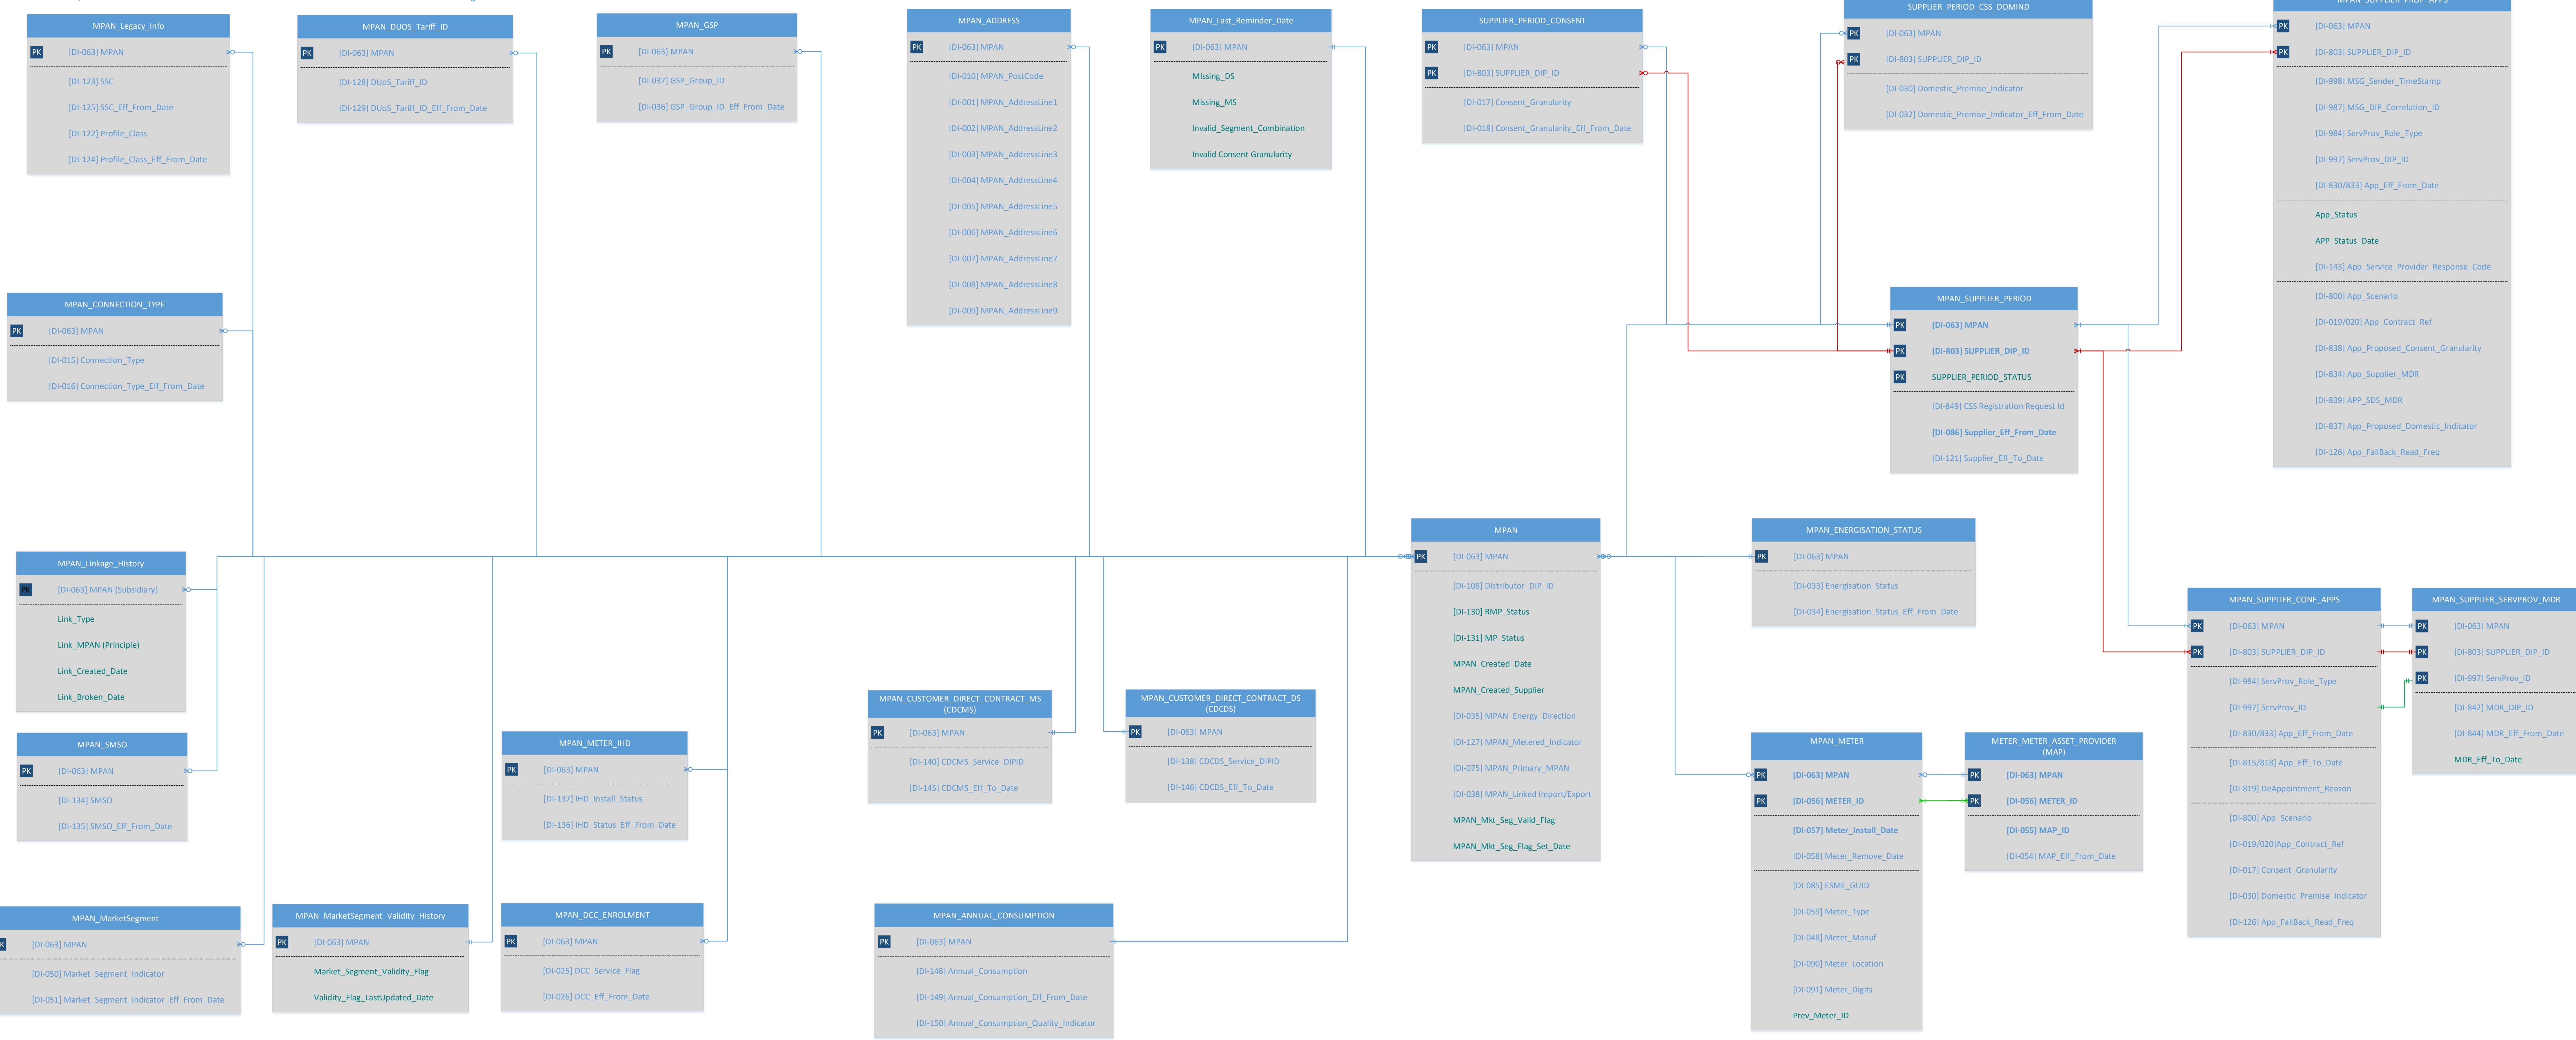

MHHS – LDM – Registration v 5.0