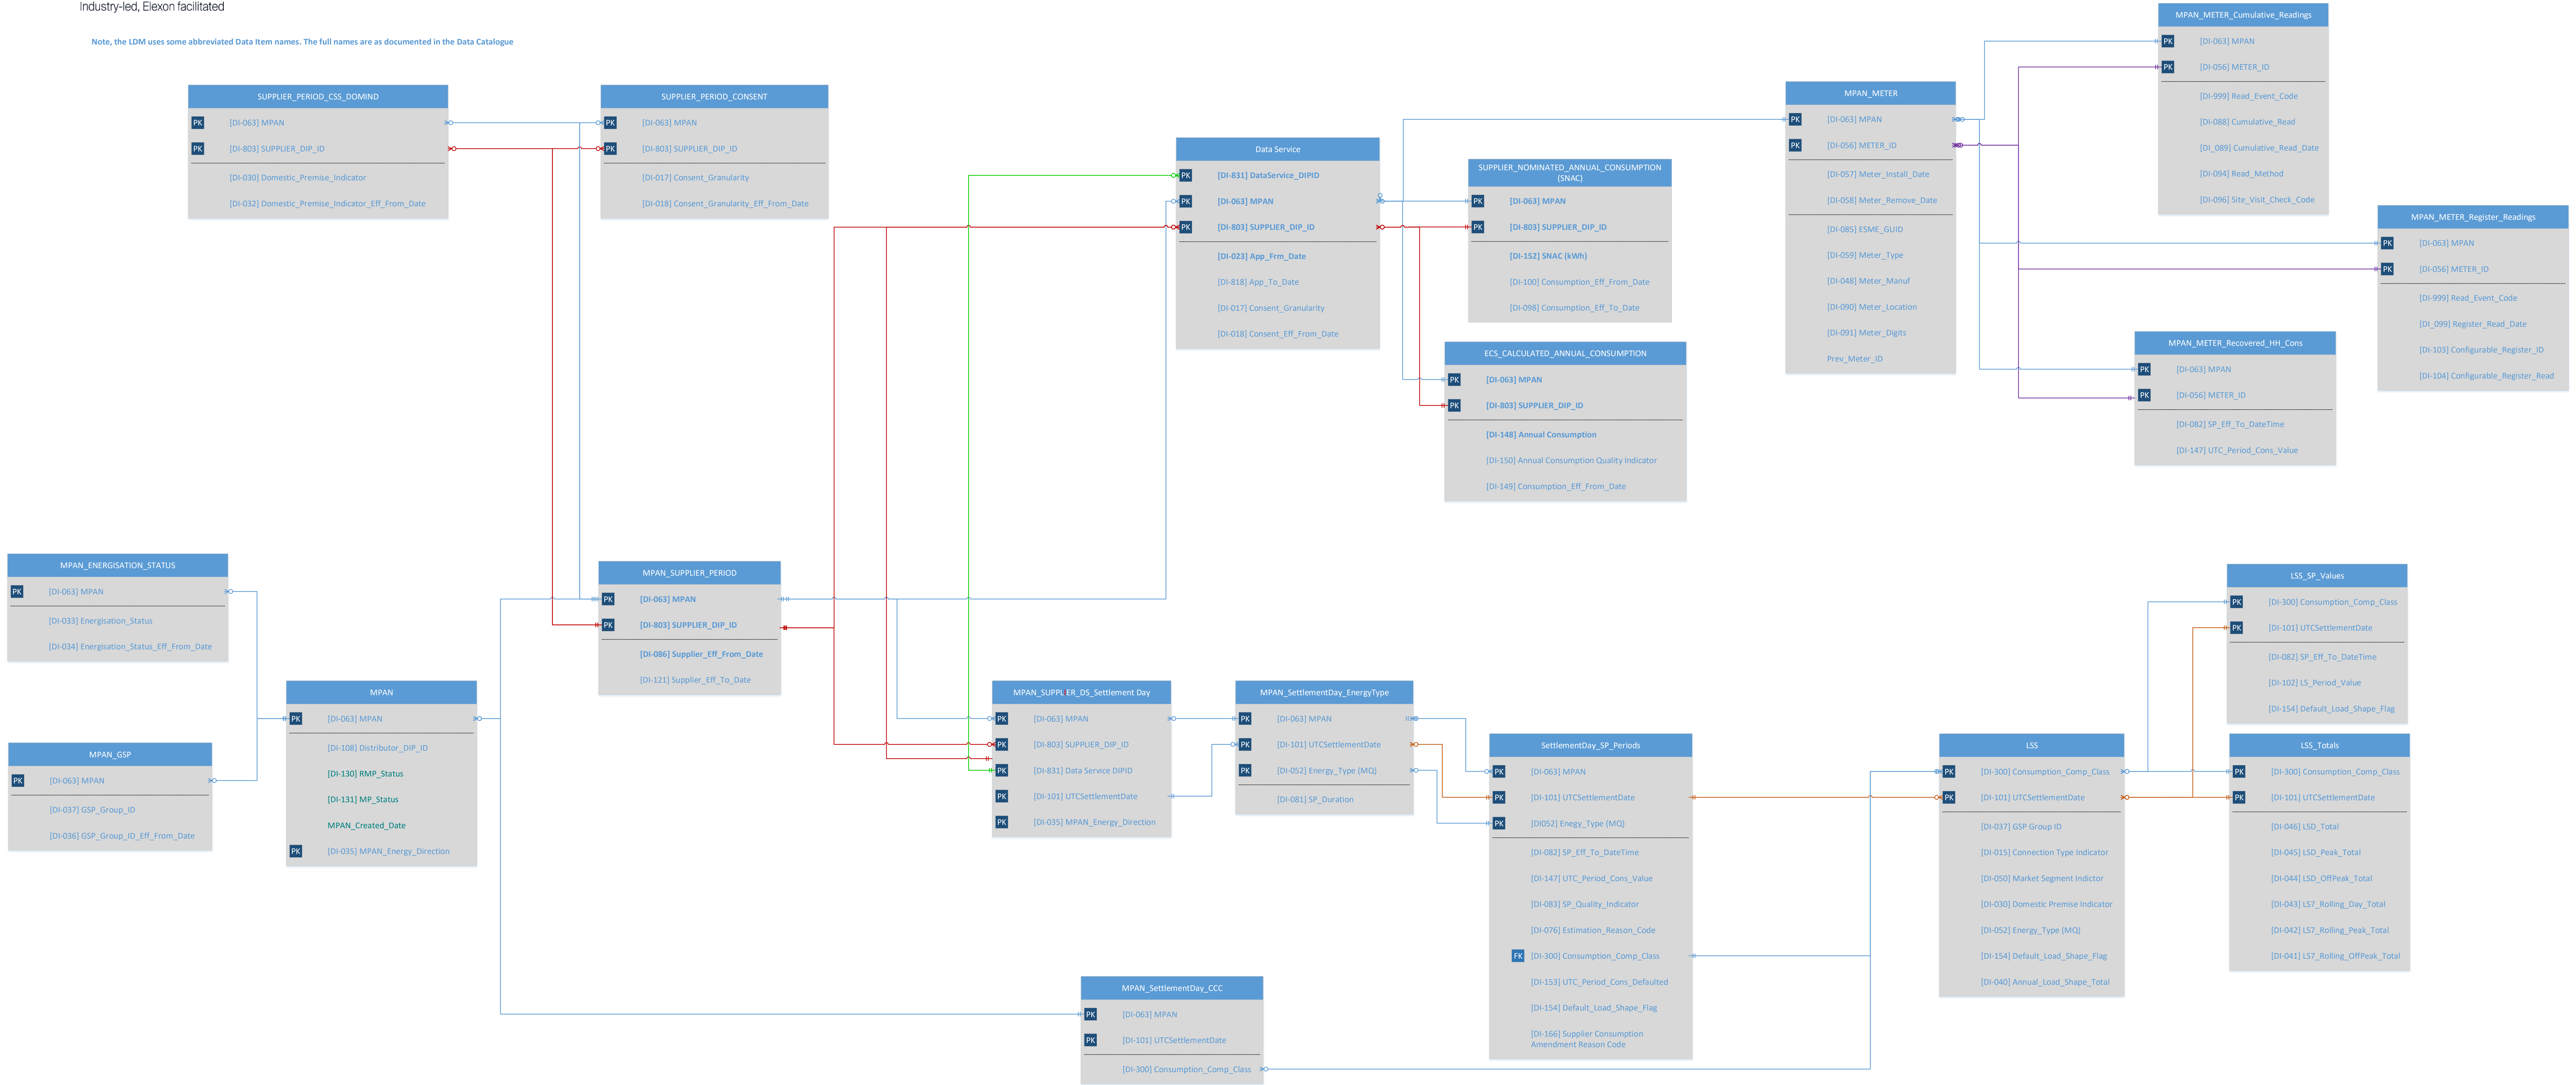

MHHS – LDM – Consumption v 5.0

Note, the LDM uses some abbreviated Data Item names. The full names are as documented in the Data Catalogue